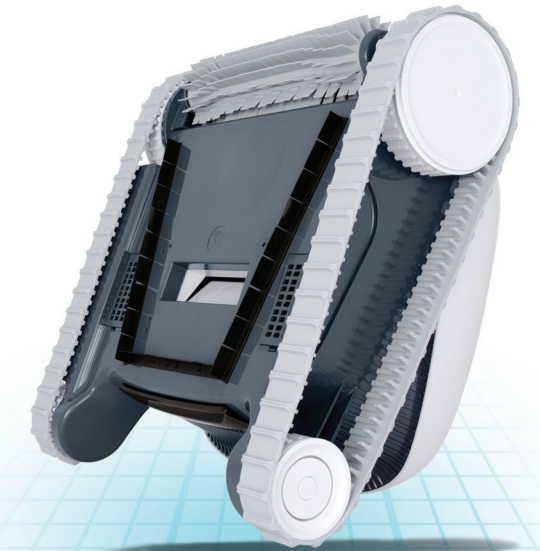

Echo

Model # 99996114-US

SPECIFICATIONS AND FEATURES

Performace In-Ground
Affordably priced with core Dolphin features designed for modest in-ground pools.

CLASSIFICATION

CLEANING FEATURES

Ideal for Pool Sizes	Ideal for up to 40 feet
Cleaning Cycle time(s)	2 hours
Cleaning Mode(s)	Standard
Filter Type	Top Load, Fine Basket
Number of Brushes	1 (1 active)
Pool Cleaning	Floor and Walls

ULTIMATE CLEANING TECHNOLOGY

There's a reason why Dolphin is the #1 selling robotic pool cleaner. Unlike competitor cleaners that use random patterns to clean the pool floor, Dolphins use CleverClean Smart Navigation to ensure complete pool coverage.

Dolphin robotic pool cleaners give you more family time to enjoy your sparkling clean pool.

Durable Tracks and a Scrubbing Brush

Durable tracks and a scrubbing brush create the friction needed to remove leaves, dirt and debris on the floor and walls - leaving your pool sparkling clean.

Quick Water Release

Not only is the Dolphin Echo light-weight, but water quickly releases upon extraction from the pool - making cleanup a breeze.

Large Capacity, Top Load Filter Basket

Our large capacity, top load filter basket is easy-to-use. Just remove, open and rinse clean. Upgrade to an ultra-fine filter basket for two levels of filtration.