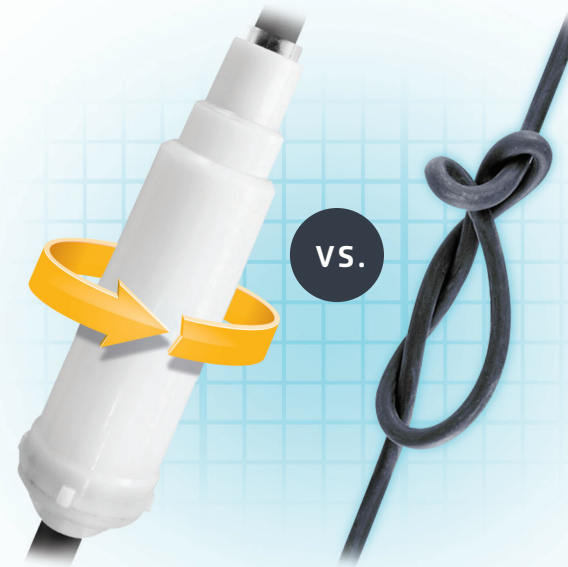

 **Bluetooth**
Available with
S 300 and S 300i

Cleans Walls and Waterlines

Durable tracks and dual scrubbing brushes create the friction needed to remove leaves, dirt and debris on the floor, walls and waterline - leaving your pool sparkling clean.

Pool Party Ready in 2 Hours

Dolphin robotic pool cleaners give you more family time to enjoy your sparkling clean pool.

No More Tangling

Tired of lots of hoses and cables? Dolphins are "plug and play" and include the patented Dolphin Swivel technology that gets rid of tangling and ensures complete pool coverage.

2 Filters in 1 Basket

Dolphins are easy-to-use. Our large capacity, top load filter baskets have dual fine and ultra-fine filtration to collect both large debris like leaves, plus the smallest particles of algae and dirt. Your pool becomes sparkling clean while you have more time to spend with family. Once finished, just remove the basket and rinse clean.