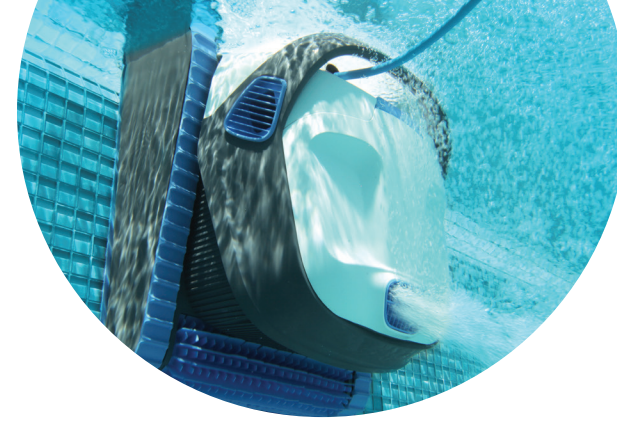

The nimble, light-weight Dolphin with our newest features. Dolphin gives you more time for family fun.

S Series

ULTIMATE CLEANING TECHNOLOGY

There's a reason why Dolphin is the #1 selling robotic pool cleaner. Unlike competitor cleaners that use random patterns to clean the pool floor, Dolphins use CleverClean Smart Navigation with PowerStream to ensure complete pool coverage.

 **Bluetooth**
Available with
S 300 and S 300i

Cleans Walls and Waterlines

Durable tracks and dual scrubbing brushes create the friction needed to remove leaves, dirt and debris on the floor, walls and waterline - leaving your pool sparkling clean.

Pool Party Ready in 2 Hours

Dolphin robotic pool cleaners give you more family time to enjoy your sparkling clean pool.

No More Tangling

Tired of lots of hoses and cables? Dolphins are "plug and play" and include the patented Dolphin Swivel technology that gets rid of tangling and ensures complete pool coverage.

2 Filters in 1 Basket

Dolphins are easy-to-use. Our large capacity, top load filter baskets have dual fine and ultra-fine filtration to collect both large debris like leaves, plus the smallest particles of algae and dirt. Your pool becomes sparkling clean while you have more time to spend with family. Once finished, just remove the basket and rinse clean.